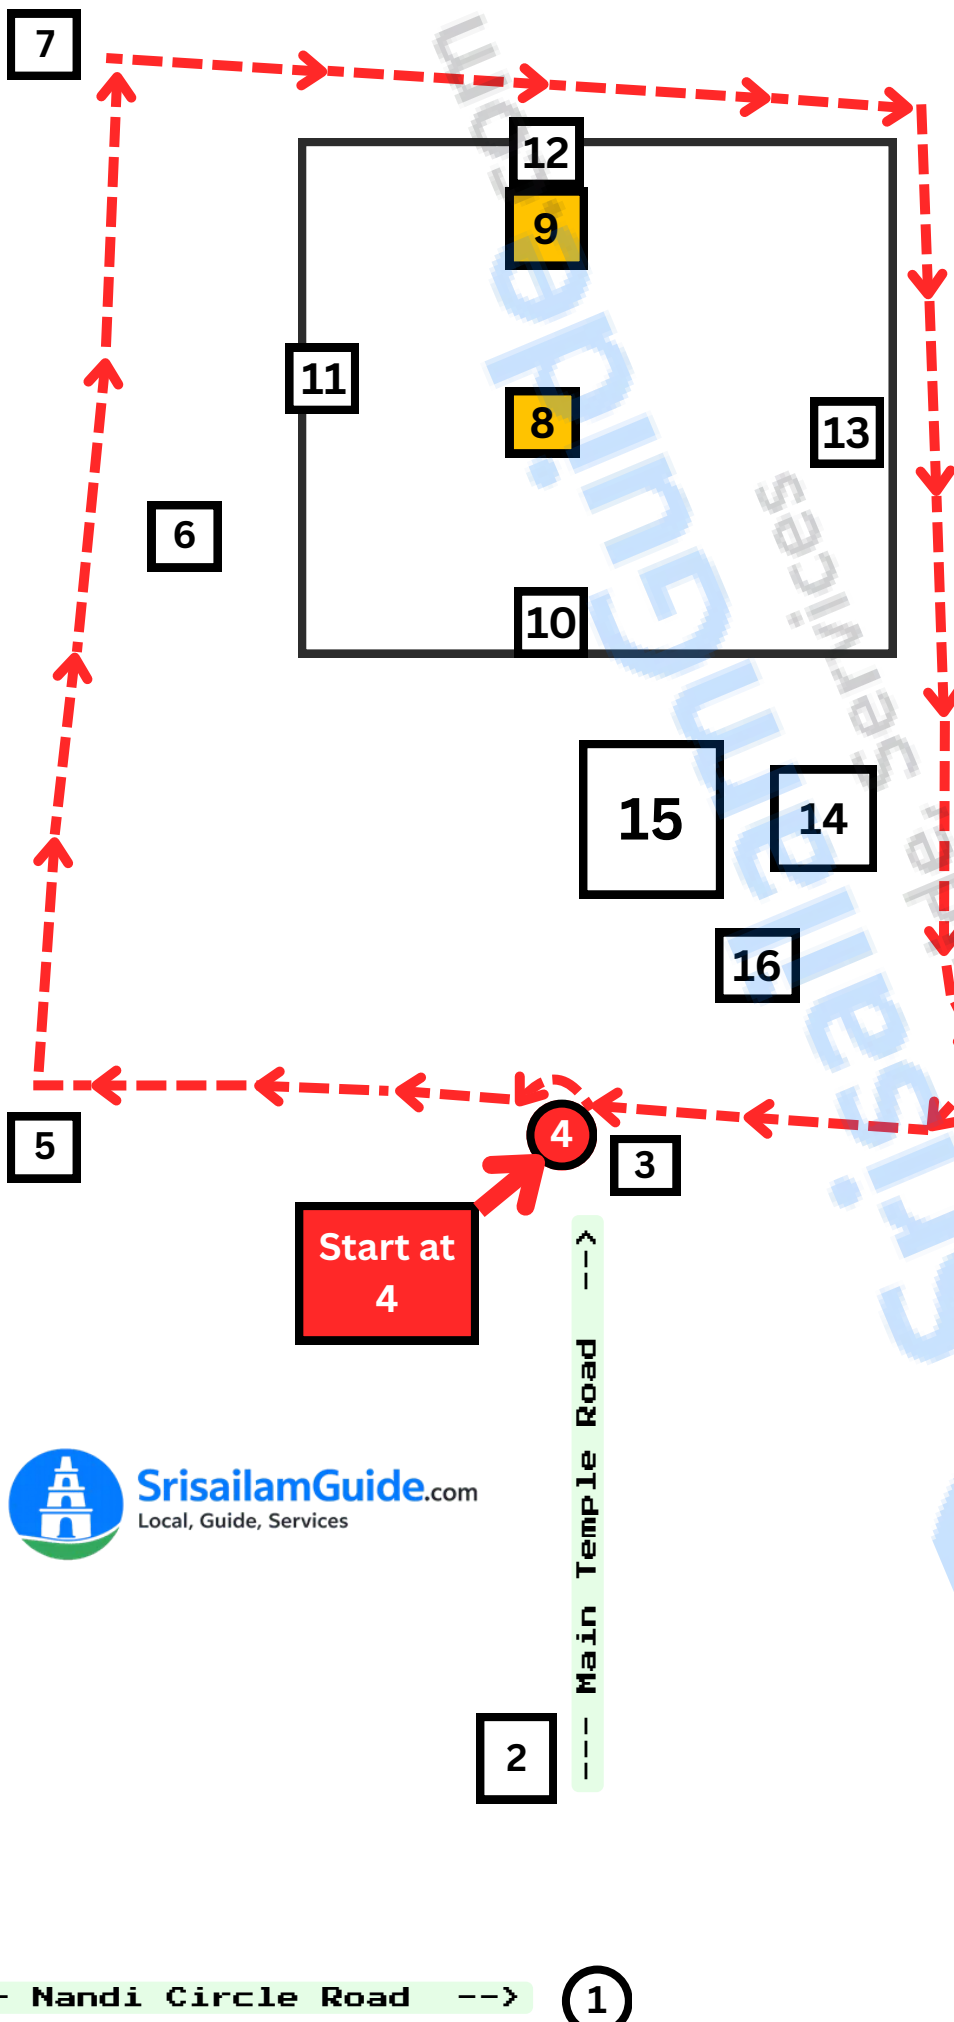

Srisailam Temple Pradakshina Route Map

- Pradakshina Route
 - follow red line
- ← - - - - - 1.2 km

1. Nandi Circle
2. Ankamma - village diety
3. Sringeri Sharada Peetam Temple
4. Gangadhara Mandapam
5. Cloak Room
6. Sri Uma Rama Lingeshwaraswamy Vari Temple
7. Laddu Prasad Counter
8. Mallikarjun Swamy Temple
9. Bhramaraamba Devi Temple
10. East Gopuram
11. South Gopuram
12. West Gopuram
13. North Gopuram (Shivaji Gopuram)
14. Pushkarini (Temple Kund)
15. Shri Kanchi Kaamakoti Shankara Matha - Srisailam Branch
16. Sri Aarama Veerabadra Swamy Alayamu

--- Nandi Circle Road ---> (1)